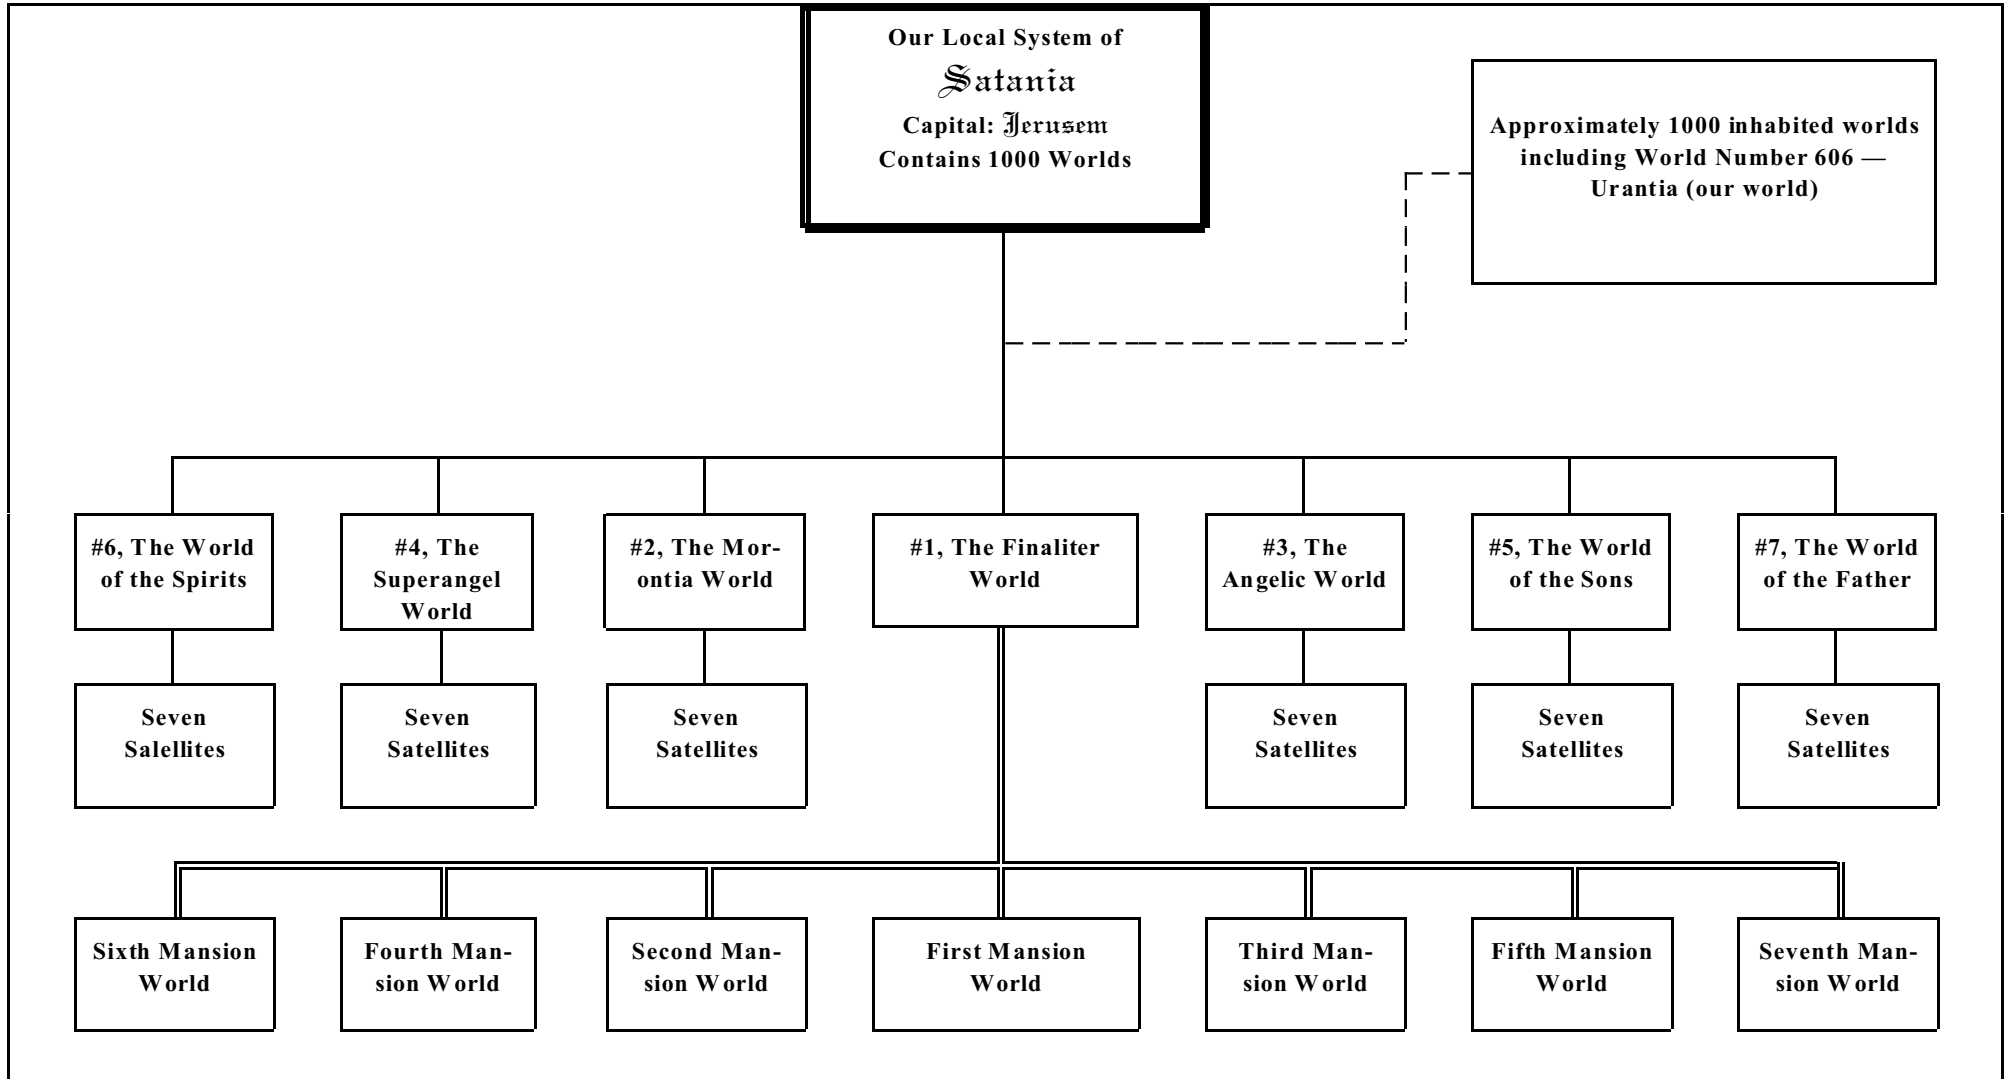

The Satania Worlds

The Seven Mansion Worlds, or training spheres, are satellites of #1 Finaliter World of the seven architectural/transitional culture spheres. It is on the Mansion Worlds that resurrected mortal survivors resume their lives (with a new morontia body) just where they left off when overtaken by death. You will receive 570 Morontia bodies during your ascension career – eight occur in the local system, 71 in the constellation, and 491 during your sojourn on Salvington. (48:1.5)